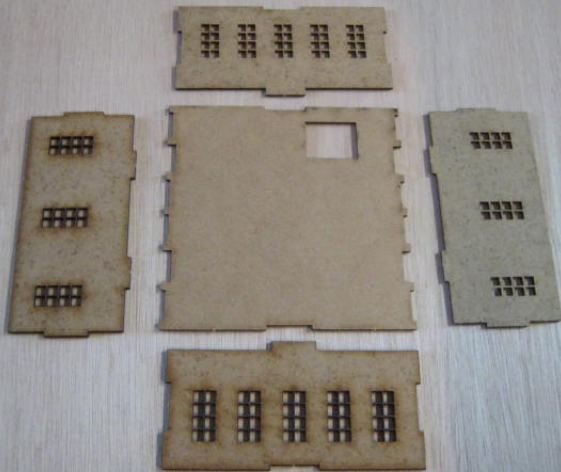

CAN BE FITTED
WITH DOOR ON
LEFT OR RIGHT

PAINING THE HOUSE & FRAMES BEFORE
CONTINUING IS RECOMMENDED

X2
(BOTH SIDES)

X2

(BOTH SIDES)

FIT BOTTOM OF FRAME FLUSH WITH FLOOR