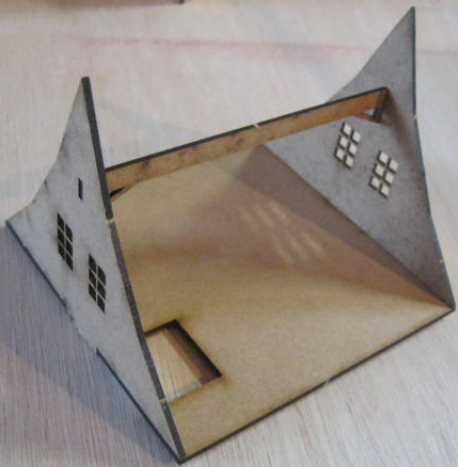

CAN BE FITTED
WITH DOOR ON
LEFT OR RIGHT

PAINING THE HOUSE & FRAMES BEFORE
CONTINUING IS RECOMMENDED

X2
(BOTH SIDES)

X2

(BOTH SIDES)

FIT BOTTOM OF FRAME FLUSH WITH FLOOR